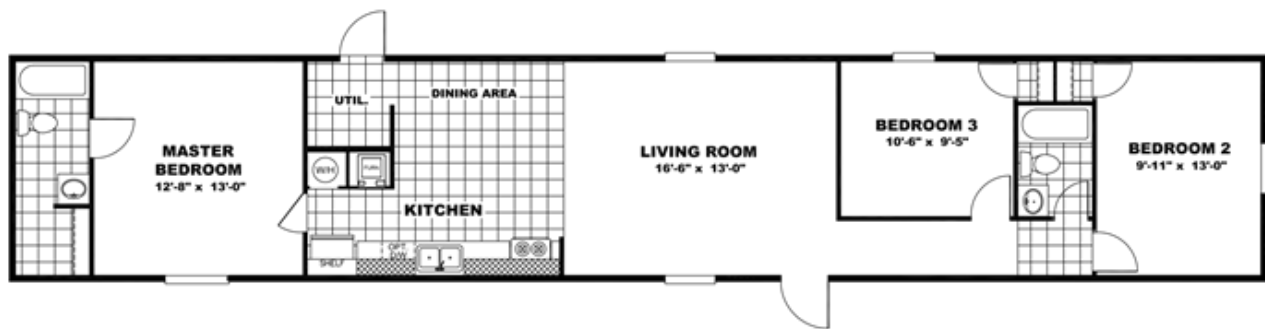

EXHILARATION

Model number: 36TRU14763AH18

3 beds • 2 baths • 1064 sq.ft. • 14' width • 76' depth

Our home building facilities invest in continuous product and process improvements. Plans, dimensions, features, materials, specifications and availability are subject to change without notice or obligation. Renderings and floor plans are representative likenesses of our homes and may differ from the actual homes. We invite you to tour a Home Center near you and inspect the highest value in quality housing available or call (252) 355-8811 to speak with a Home Consultant. Copyright 2017, CMH. All rights reserved.