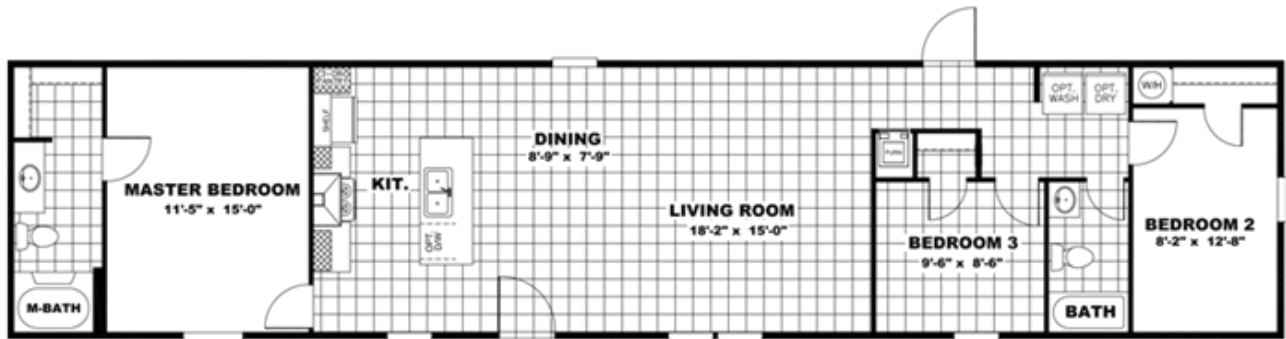

THE BREEZE 11S044

THE BREEZE 11S044 Model number: 76SSP16723AH18

3 beds • 2 baths • 1152 sq.ft. • 16' width • 72' depth

Our home building facilities invest in continuous product and process improvements. Plans, dimensions, features, materials, specifications and availability are subject to change without notice or obligation. Renderings and floor plans are representative likenesses of our homes and may differ from the actual homes. We invite you to tour a Home Center near you and inspect the highest value in quality housing available or call (252) 355-8811 to speak with a Home Consultant. Copyright 2017, CMH. All rights reserved.