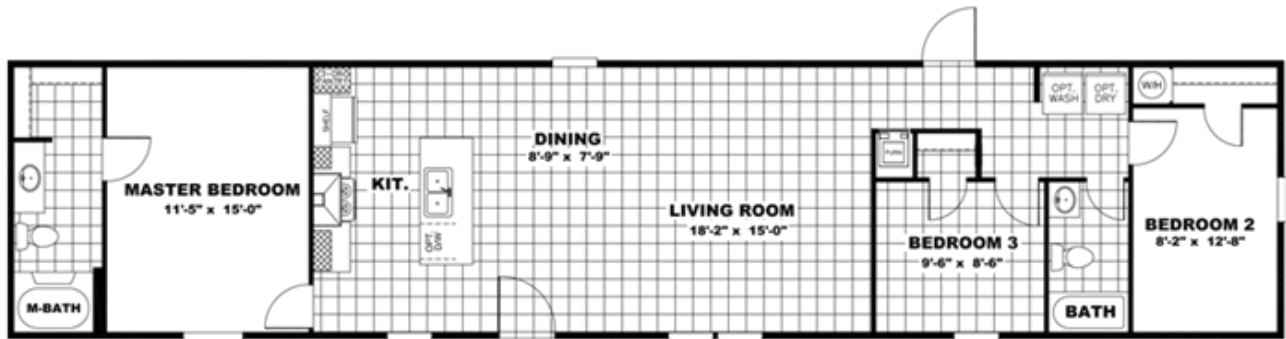

THE BREEZE 11S044

**THE BREEZE 11S044** Model number: 76SSP16723AH18

**3 beds • 2 baths • 1152 sq.ft. • 16' width • 72' depth**

Our home building facilities invest in continuous product and process improvements. Plans, dimensions, features, materials, specifications and availability are subject to change without notice or obligation. Renderings and floor plans are representative likenesses of our homes and may differ from the actual homes. We invite you to tour a Home Center near you and inspect the highest value in quality housing available or call (252) 355-8811 to speak with a Home Consultant. Copyright 2017, CMH. All rights reserved.