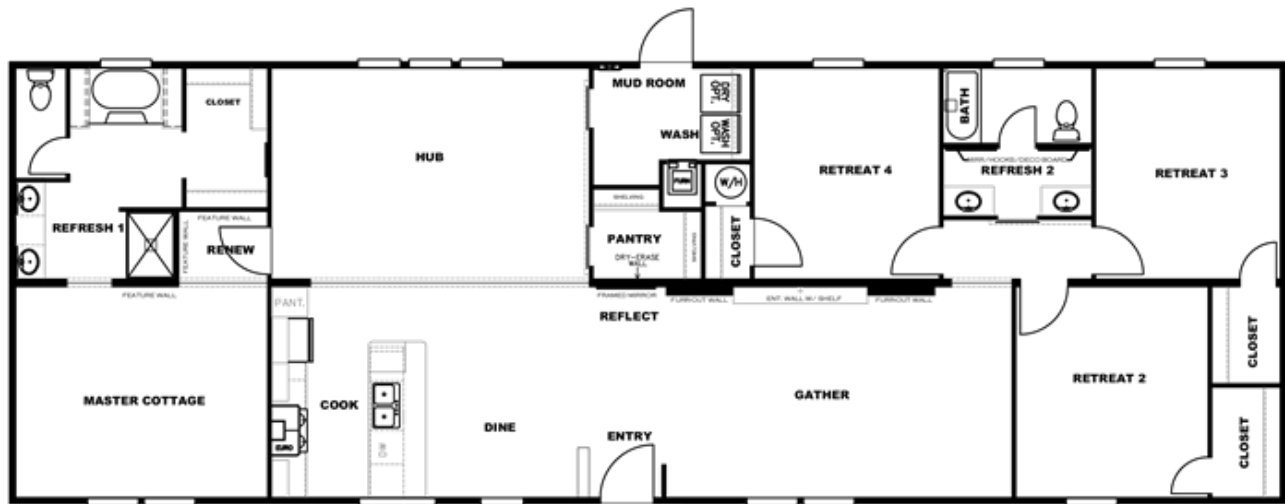

**THE BREEZE II** Floor plan number: CBG050796NCAB  
4 beds • 2 baths • 2128 sq.ft. • 28' width • 76' depth

Our home building facilities invest in continuous product and process improvements. Plans, dimensions, features, materials, specifications and availability are subject to change without notice or obligation. Renderings and floor plans are representative likenesses of our homes and may differ from the actual homes. We invite you to tour a Home Center near you and inspect the highest value in quality housing available or call (252) 355-8811 to speak with a Home Consultant. Copyright 2017, CMH. All rights reserved.